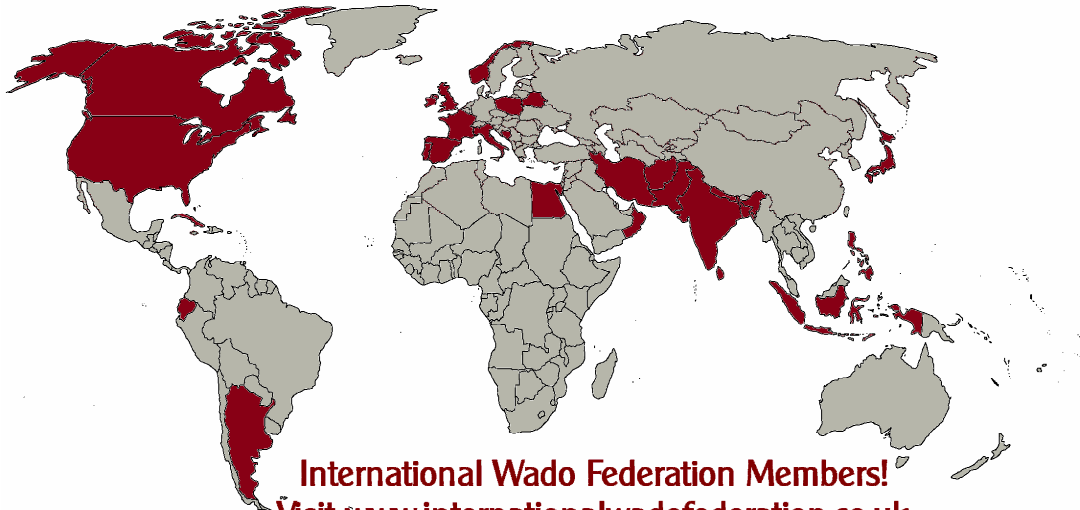

International Wado Federation

國際和道連盟-本部

International Wado Federation Member Club List

Find us on Facebook: www.facebook.com/InternationalWadoFederation

Updated: Thursday, 24 January 2019

International Wado Federation Members!

Visit www.internationalwadofederation.co.uk

Countries in Membership of the International Wado Federation

International Associate/Allied Member List

同盟國際和道流

International Organisations	Association Name	Resident Chief Instructor
Argentina 	Pan American Wadoryu. <i>Associate Membership. See IWF Rules & Regulations for details.</i>	Leading Group Instructor Yoelis Calderon. Chief Instructor Marlon Manuel Cala Cuenca 5 th Dan. Email; mmcckaratesensei@gmail.com
Argentina	Academia Wado Kai Argentina.	Instructor Yoelis Calderon Cintra 3 rd Dan. Ciudad: La Plata Argentina Móvil :+542216067311 Emel: yoelis.calderon@hotmail.com
Bangladesh	Bangladesh Wadokai Karate Do	Chief Instructor Nazmul Morshed 7th